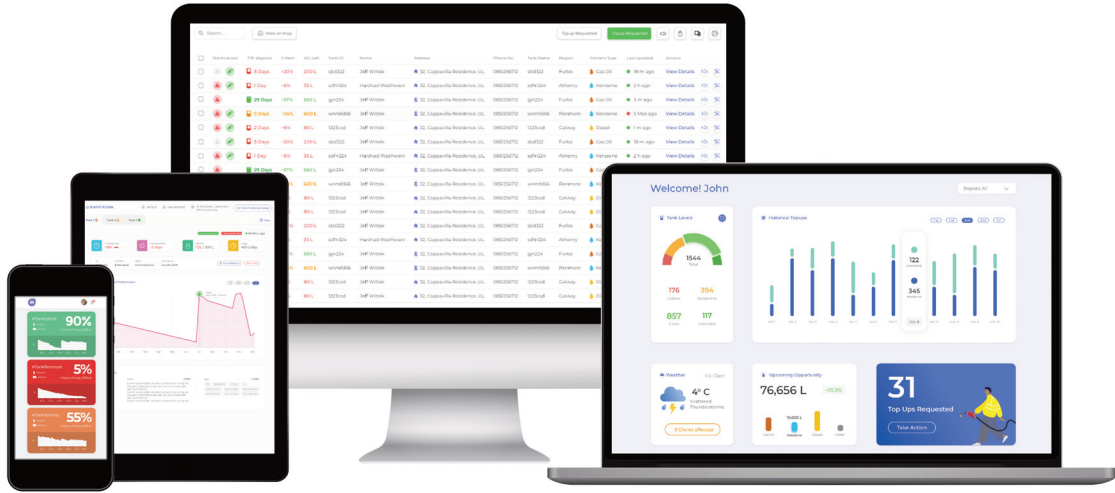

- *No more uncertainty surrounding the tank level or having to go outside in the middle of winter to dip your tank.*
- *Barton Connect allows you to check your tank level anywhere, anytime, from your computer or mobile device.*
- *Better still, if you prefer, we can do this for you.*
- *Installation available across a range of tanks from domestic to commercial and agricultural.*
- *The Barton Connect app will provide you with an in-depth view of your fuel stock levels.*
- *We are constantly monitoring the oil level and will get in touch with you when you are due a top up as well as when your fuel level is getting low.*
- *Fits most tanks.*

31 Top Ups Requested

Take Action

BARTON CONNECT

Our monitoring service ensures a consistent supply, saving you the time and responsibility of physically checking the tank.

Our team will monitor your tank level on a daily basis, advising when a top up is required.

How it works

We will arrange an installation of the monitoring device to your tank and our team will monitor the level of your tank notifying you when it reaches a certain agreed level.

We aim to fill your tank at the most convenient time.

Run out of fuel? Guessing at how much heating oil you have left in your tank? Wondering when you should order and how much? **Barton Connect** really is the simplest, most reliable and hassle-free way to ensure that you always have plenty of heating oil in your tank. We remotely monitor your tank using the most up-to-date, cutting edge telemetric technology. We offer an accurate and effective way that takes away all these problems and many more by taking daily tank readings.